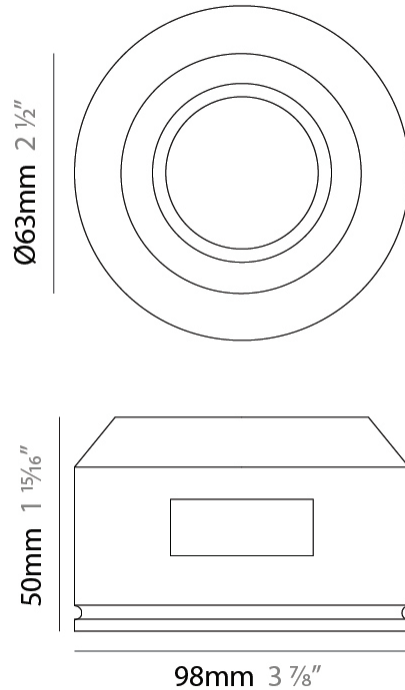

1. To build a product code in our configurator select the specify button on the base model # product page
2. To build a manual product code on this datasheet choose from the options listed below in blue font and add the suffix to the base model #

GENERAL

Series: Invisibili _____
Brand: Panzeri _____
Division: Design _____
Mounting Type: Trimless _____
Mounting Location: Wall _____

PHYSICAL

Shape: Round _____
Diameter (mm): 98 _____
Diameter (in): 3 ⁷/₈ _____
Height (mm): 50 _____
Height (in): 1 ¹⁵/₁₆ _____
Min. Recessing Depth (mm): 140 _____
Min. Recessing Depth (in): 5 ¹/₂ _____
Light Distribution: Direct _____
Weight (kg): 0.24 _____
Weight (lbs): 0.52 _____
Fixture Finish: WHI _____
Fixture Material: Plaster _____

ELECTRICAL

Lamp Type: LED _____
Input Wattage (W): 8.5 _____
Total Output Wattage (W): 6.8 _____
Dimming: Non-Dimming / Phase Dimming (120Vac only) / 0-10V Dimming _____
Driver Included: No _____
Driver Location: Remote _____
Driver Type: Constant Current - 120 / 277Vac _____
Driver Class: Class 2 _____
Input Voltage (V): 120 - 277 _____
Constant Current (MA): 250 _____

LED

Number of LEDs: 1 _____
Color Temperature (°K): 2700 / 3000 / 4000 _____
Max. Delivered Lumen (lm): 806 / 854 / 1053 _____
CRI: >90 CRI _____
Lamp Life (hrs): 50000 _____

OPTICAL

Optic°: 35 _____
Adjustability: Fixed _____

RATINGS AND CERTIFICATIONS

Certified By: Certified for North American Standards _____
IP rating: IP20 _____