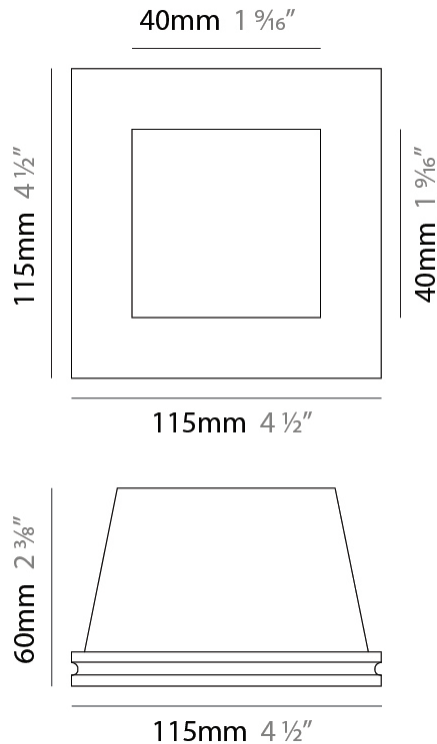

INVISIBILI TRIMLESS

D86275R9-

base number Color
Temperature

1. To build a product code in our configurator select the specify button on the base model # product page
2. To build a manual product code on this datasheet choose from the options listed below in blue font and add the suffix to the base model #

GENERAL

Series: Invisibili
Brand: Panzeri
Division: Design
Mounting Type: Trimless
Mounting Location: Wall

PHYSICAL

Shape: Rectangle
Length (mm): 115
Length (in): 4 1/2
Width (mm): 115
Width (in): 4 1/2
Height (mm): 60
Height (in): 2 3/8
Min. Recessing Depth (mm): 150
Min. Recessing Depth (in): 5 7/8
Light Distribution: Direct
Diffuser: Opal Glass
Fixture Finish: WHI
Fixture Material: Plaster

ELECTRICAL

Lamp Type: LED
Input Wattage (W): 8.5
Total Output Wattage (W): 6.8
Dimming: Non-Dimming / Phase Dimming (120Vac only) / 0-10V Dimming
Driver Included: No
Driver Location: Remote
Driver Type: Constant Current - 120 / 277Vac
Driver Class: Class 2
Input Voltage (V): 120 - 277
Constant Current (MA): 250

LED

Number of LEDs: 1
Color Temperature (°K): 2700 / 3000 / 4000
Max. Delivered Lumen (lm): 806 / 854 / 1053
CRI: >90 CRI
Lamp Life (hrs): 50000

OPTICAL

Optic°: 35

RATINGS AND CERTIFICATIONS

Certified By: Certified for North American Standards
IP rating: IP20

PROJECT _____
TYPE _____
SPECIFIER _____
QUANTITY _____
DATE _____